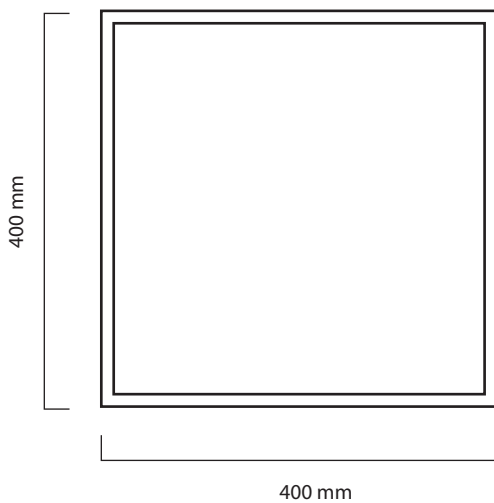

DIMENSION

PRODUCT

Name	SSQ LED panel Light
Reference	EI-SSQ-36W-S
Body color	White
Material	Aluminum
Category	Surface

LIGHTING INFORMATION

Light source	LED
Gross luminous flux	3420Lm
Power	36W
Colour temperature CCT	3000 / 4000/ 6500 K
Colour Rendering Index	CRI = 80
Light beam angle	120°
Number of LEDs	180
Chip Type	4014
Dimming	Non Dimmable
Median useful Life	30,000 hours

OTHER DATA

Light Guide Panel (LGP)	Polystyrene (PS)
Ingress Protection	IP20
Dimension (mm)	400 X 400mm

DRIVER OPTIONS

ON / OFF	
Class II	
Frequency (Hz)	50/60 Hz
Power Factor	0.9
Mains voltage	AC 85-265V
Ingress Protection	IP20

PHOTOMETRIC DETAILS